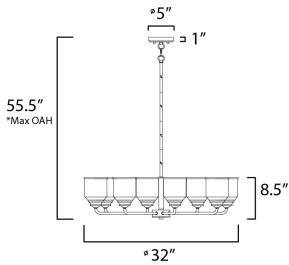

PRODUCT DESCRIPTION

A modest frame of steel tubing gently bends to support a cluster of Clear Seedy bell-shaped glass. Similarly the bobeches and other metal accents echo that traditional bell shape creating an instant classic. An easy choice with transitional appeal, choose from a variety of complimentary finishes including matte Black, Heritage Brass or Satin Nickel.

*max overall height

MEASUREMENTS

DIMENSION : 32" L x 32" W x 8.5" H
 MAX OAH : 55.5" OAH
 CANOPY : 5" W x 1" H x 5" L
 HANGING WEIGHT : 11.2 lb

LAMPING

INPUT VOLTAGE : 120V
 BULB : 8 x 60W Incandescent E26 Medium , 480W Total
 BULB INCLUDED : (Not Included)
 DIMMABLE : Y